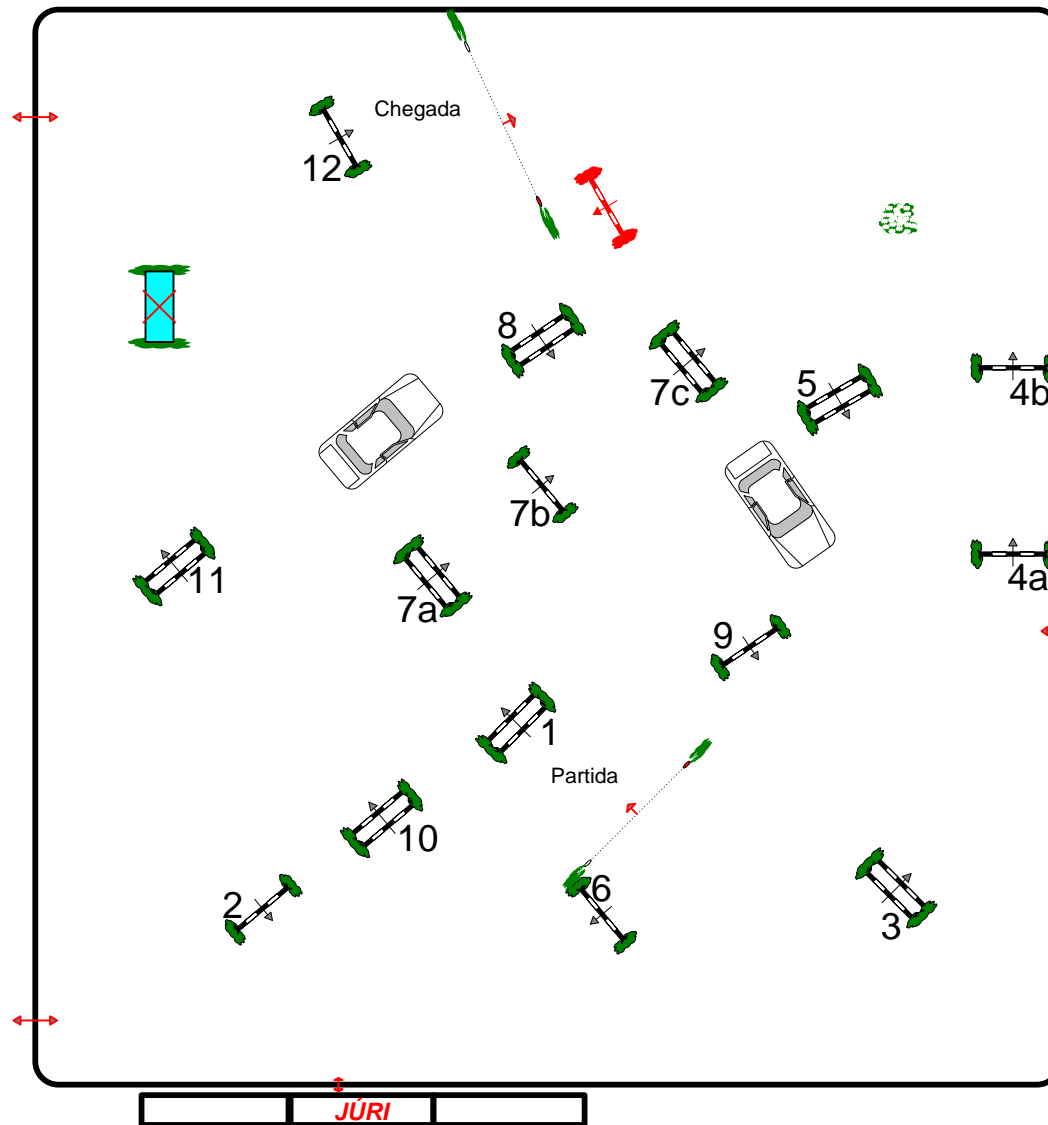

CSE**** CLUBE HÍPICO DE MARINGÁ (CHM)

III COPA CATUAÍ DE HIPISMO 2015

Class No.: 15

CN 7 ANOS/ JR / YR / SR

UM DESEMPATE

domingo, 1 de novembro de 2015

Start: 11:30

Table: A
National RG:
FEI RG / Art. 238.2.2
Height: 1,40 m

Speed: 350 m/min
Length: 490 m
Time allowed: 84 sec
Time limit: 168 sec

Obstacles:
Efforts:
Penalty sec:
Closed combination:

1st Jump-off: **4b-5-6-7ab-8-11**
Length: 310 m
Time allowed: 54 sec
Time limit: 108 sec

2nd Jump-off:
Length: 0 m
Time allowed: 0 sec
Time limit: 0 sec

Course Designer:
Rafael R. Ferrarez
rafael@ferrarez.com.br