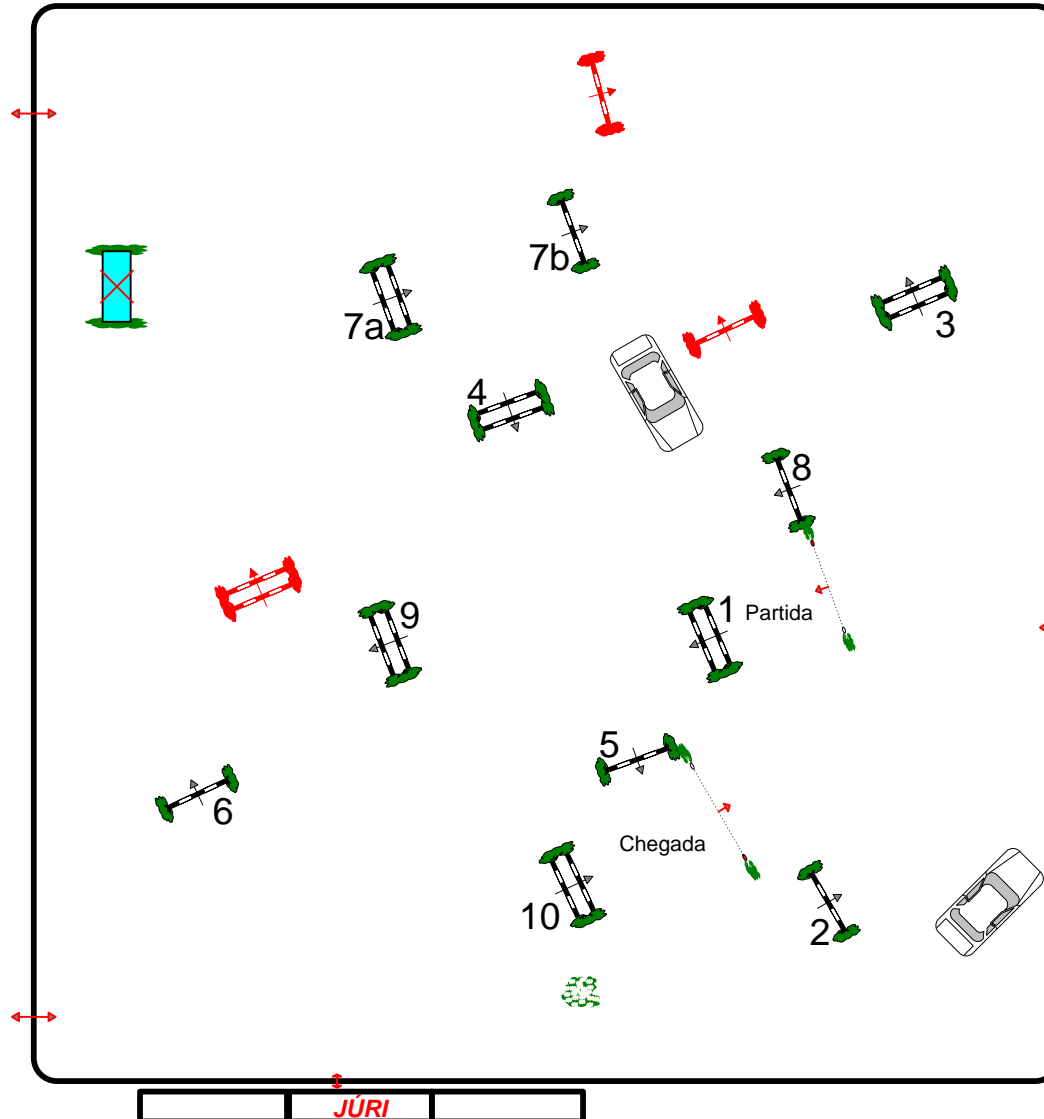

CSE**** CLUBE HÍPICO DE MARINGÁ (CHM)

III COPA CATUAÍ DE HIPISMO 2015

Class No.: 06-07-08 ESCOLA

T. IDEAL C/FAIXA DE TEMPO

sábado, 31 de outubro de 2015

Start: 10:00

Table: A
National RG:
FEI RG / Art. 238.6.2.3
Height: 0,90/0,80/0,70 m

Speed: 350 m/min
Length: 0 m
Time allowed: 0 sec
Time limit: 0 sec

Obstacles:
Efforts:
Penalty sec:
Closed combination:

1st Jump-off:
Length: 0 m
Time allowed: 0 sec
Time limit: 0 sec

2nd Jump-off:
Length: 0 m
Time allowed: 0 sec
Time limit: 0 sec